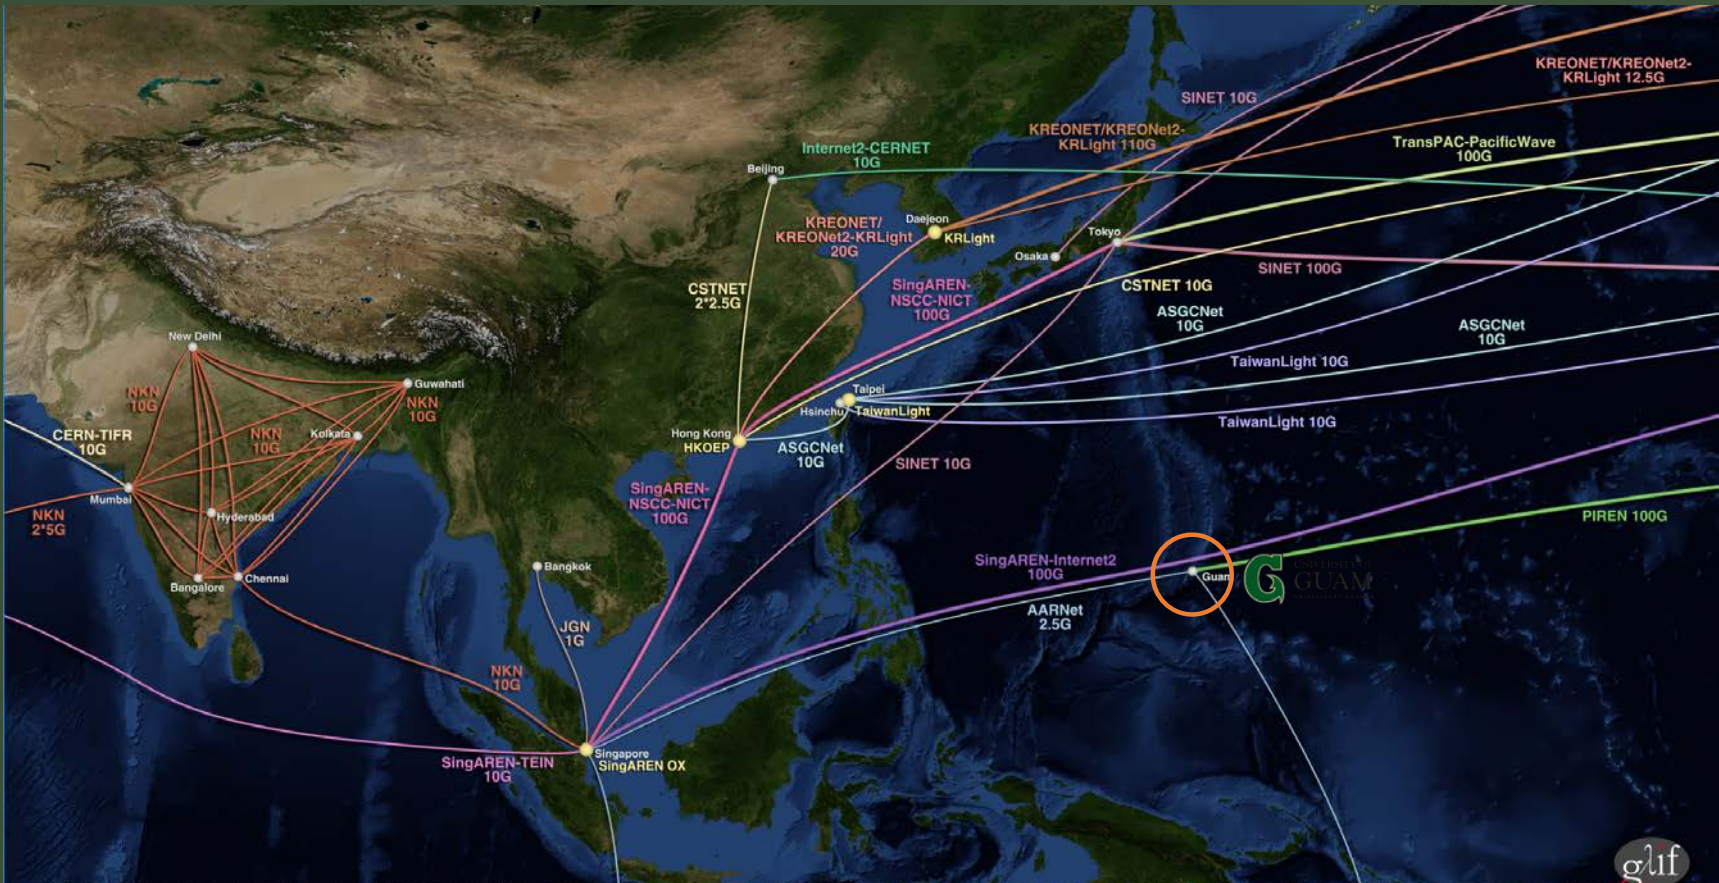

INTERNATIONAL PEERING EXCHANGE

Pacific Wave is a project of CENIC & PNWGP

<p>SPEEDS/POPS</p> <p>10 Gbps</p> <p>100 Gbps</p> <p>CURRENT FUTURE</p>	<ul style="list-style-type: none"> ● Pacific Wave POPs ● Pacific Research Platform (PRP) ● PRP Science DMZ Fabric ● Software Defined Network ● Commercial Peering Points (Amazon, Google, & Microsoft) 	<p>WESTERN REGIONAL NETWORK</p> <p>States served by WRN members:</p> <ul style="list-style-type: none"> - ABQG: New Mexico GigaPoP - CENIC: California - FRGP: Colorado and Wyoming - PNWGP: Washington, Montana, Alaska, Oregon & Idaho - UH: Hawaii
--	---	---

CEV_07.2_18.01

With support from the National Science Foundation

GOREX GOALS

- ❑ Leverage strategic geographic location of Guam
- ❑ Establish Open R&E Exchange
 - Inter-Connect existing, funded, and planned high capacity R&E trans-pacific circuits
- ❑ Improve Pacific-wide transport **diversity** and **resilience**
 - Support global R&E networks
 - Facilitate greater access to global R&E networks by Pacific Island nations and communities
- ❑ Overarching Goal:
 - Promote increased growth and effectiveness of data-intensive and highly collaborative research and education activities engaging the Asia-Pacific region with the global R&E community.

GOREX Status

☐ **GOREX / PIREN**

- Juniper MX-480 installed at GTA Upper Tumon Co-Lo Facility in Guam (**1.8.18**)
- University of Hawai'i SEA-US 100Gb Circuit (Guam-Hawaii-California): Went live on January 2018
- Indiana University's Hong-Kong 10Gb Circuits to Guam: Went live in August and September 2018.
- Additional new circuits? (Japan, Australia, Philippines, Singapore)