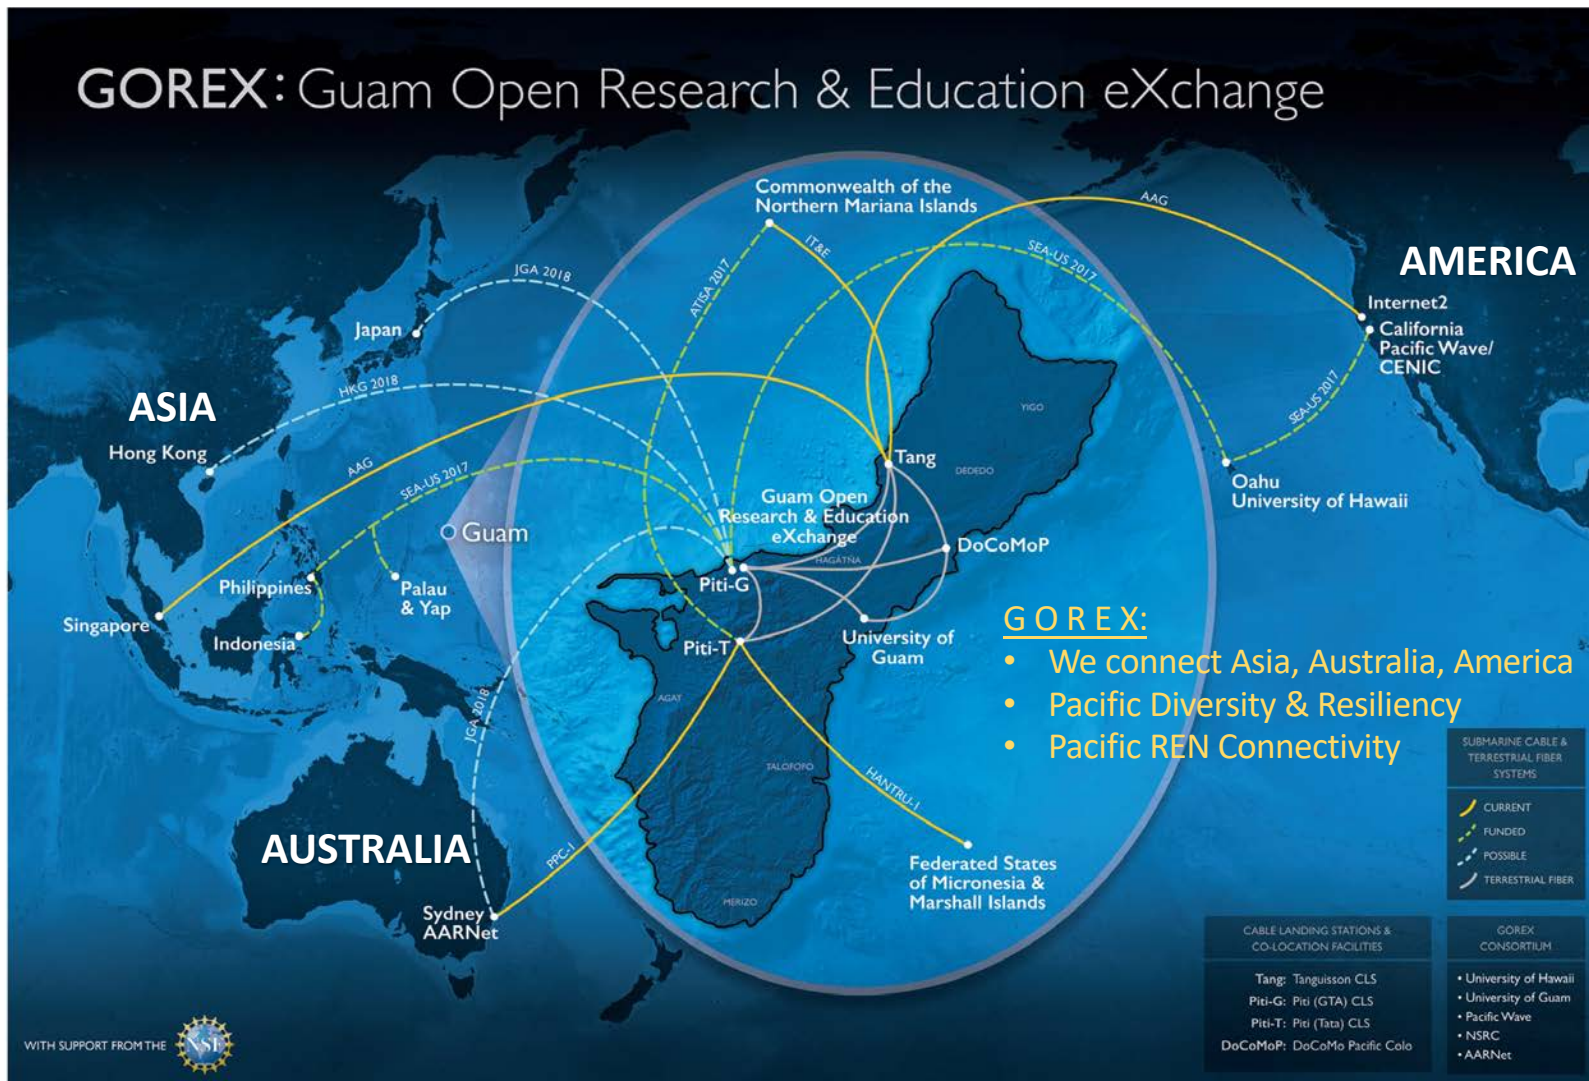

Military Presence on Guam

Guam

■ Department of Defense land

Guardian graphic

Guam Research & Education Network Connectivity

Pacific Submarine Cable Map

Last updated on September 11, 2017
Map data ©2017 Google, INEGI Terms of Use

GOREX: Guam Open Research & Education eXchange

GOEX: Guam Open Research & Education eXchange

UNIVERSITY of HAWAI'I

NSRC
Network Startup Resource Center

PACIFIC WAVE

Internet2
California Pacific Wave/
CENIC
CENIC
Connecting California

INTERNATIONAL PEERING EXCHANGE

Pacific Wave is a project of CENIC & PNWGP

<p>SPEEDS/POPS</p> <p>10 Gbps</p> <p>100 Gbps</p> <p>CURRENT FUTURE</p>	<ul style="list-style-type: none"> ● Pacific Wave POPs ● Pacific Research Platform (PRP) ● PRP Science DMZ Fabric ● Software Defined Network ● Commercial Peering Points (Amazon, Google, & Microsoft) 	<p>WESTERN REGIONAL NETWORK</p> <p>States served by WRN members:</p> <ul style="list-style-type: none"> - ABQG: New Mexico GigaPoP - CENIC: California - FRGP: Colorado and Wyoming - PNWGP: Washington, Montana, Alaska, Oregon & Idaho - UH: Hawaii
--	---	---

CEV_07.2_18.01

With support from the National Science Foundation

GOREX GOALS

- ❑ Leverage strategic geographic location of Guam
- ❑ Establish Open R&E Exchange
 - Inter-Connect existing, funded, and planned high capacity R&E trans-pacific circuits
- ❑ Improve Pacific-wide transport **diversity** and **resilience**
 - Support global R&E networks
 - Facilitate greater access to global R&E networks by Pacific Island nations and communities
- ❑ Overarching Goal:
 - Promote increased growth and effectiveness of data-intensive and highly collaborative research and education activities engaging the Asia-Pacific region with the global R&E community.