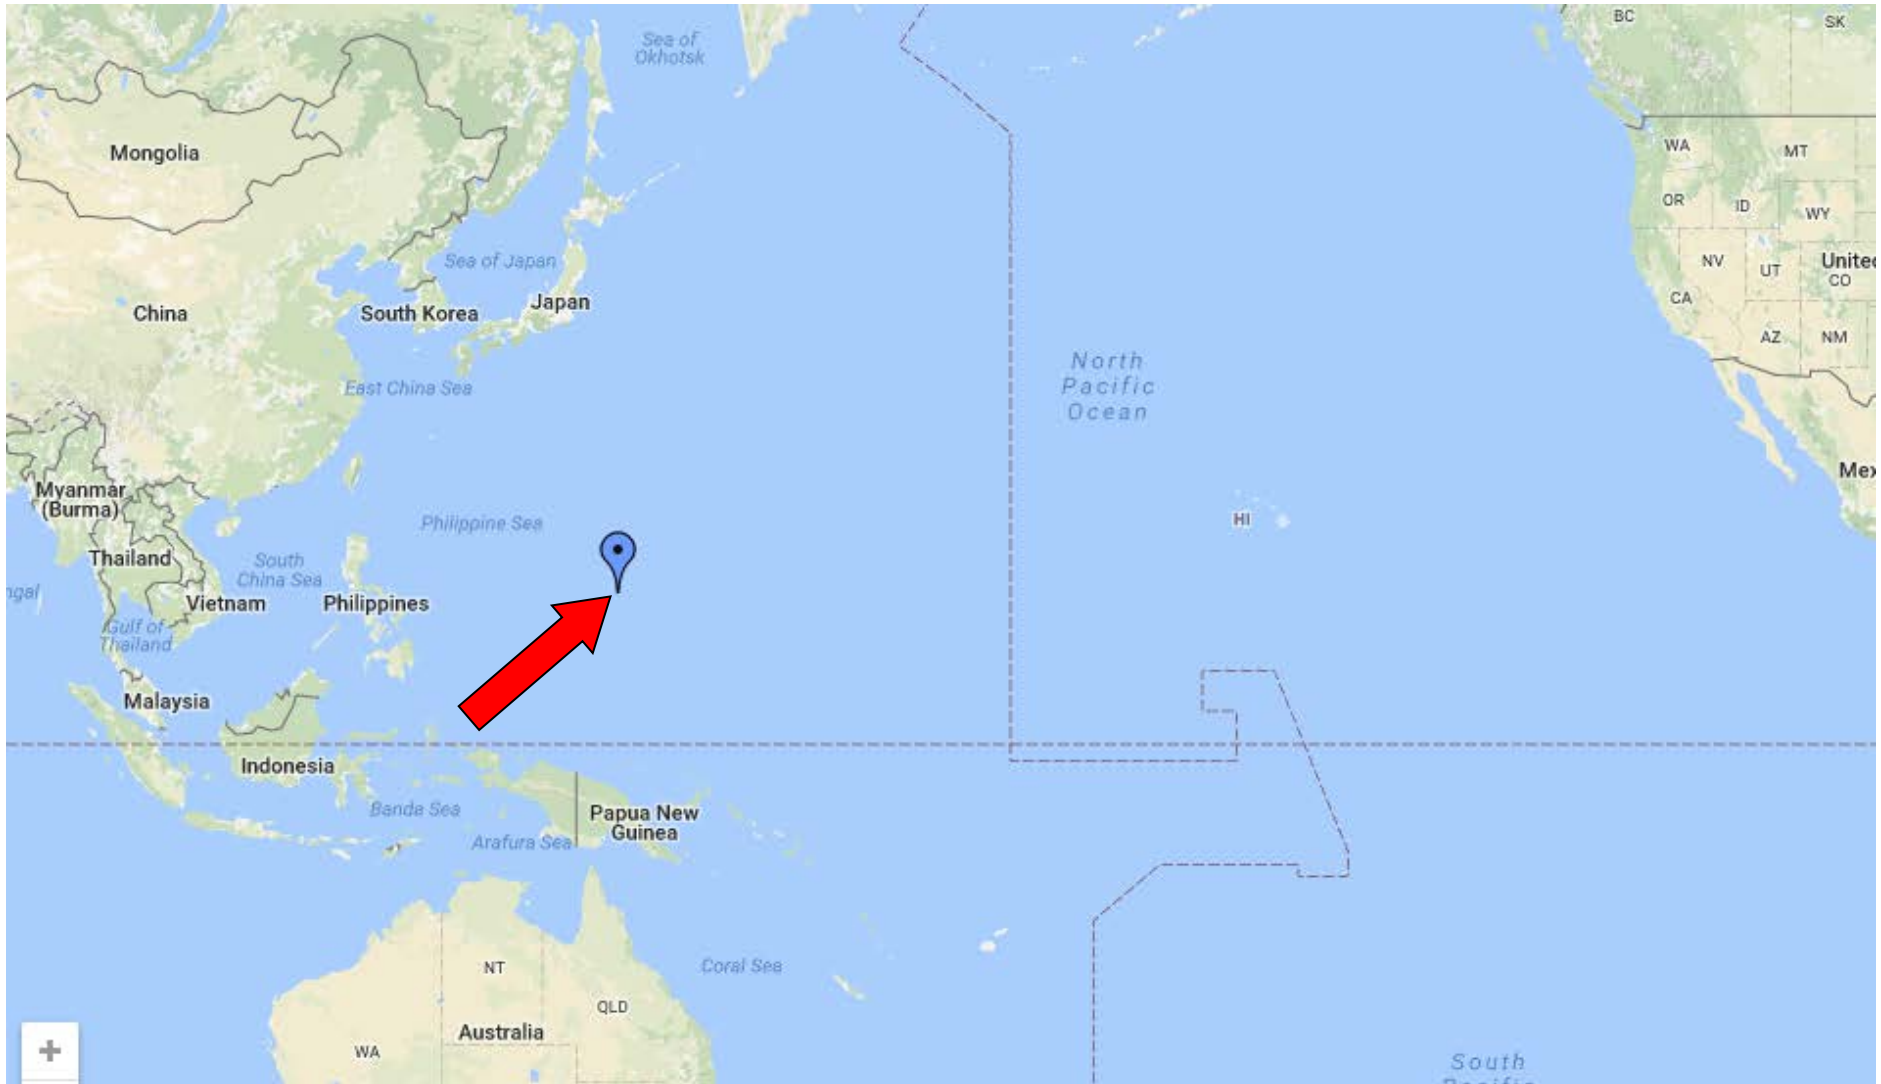

September 19th, 2018

Educate. Innovate. Connect.

Background on Guam

U.S. Territory of Guam

- **Hafa Adai** : Hello, how are you?
- Population: ~ 172,365
- United States Territory since **1898**
- University of Guam (est. 1952): ~ 4,000 Students

Military Presence on Guam

Guam

■ Department of Defense land

Guardian graphic

Guam Research & Education Network Connectivity

Pacific Submarine Cable Map

Last updated on September 11, 2017
Map data ©2017 Google, INEGI Terms of Use