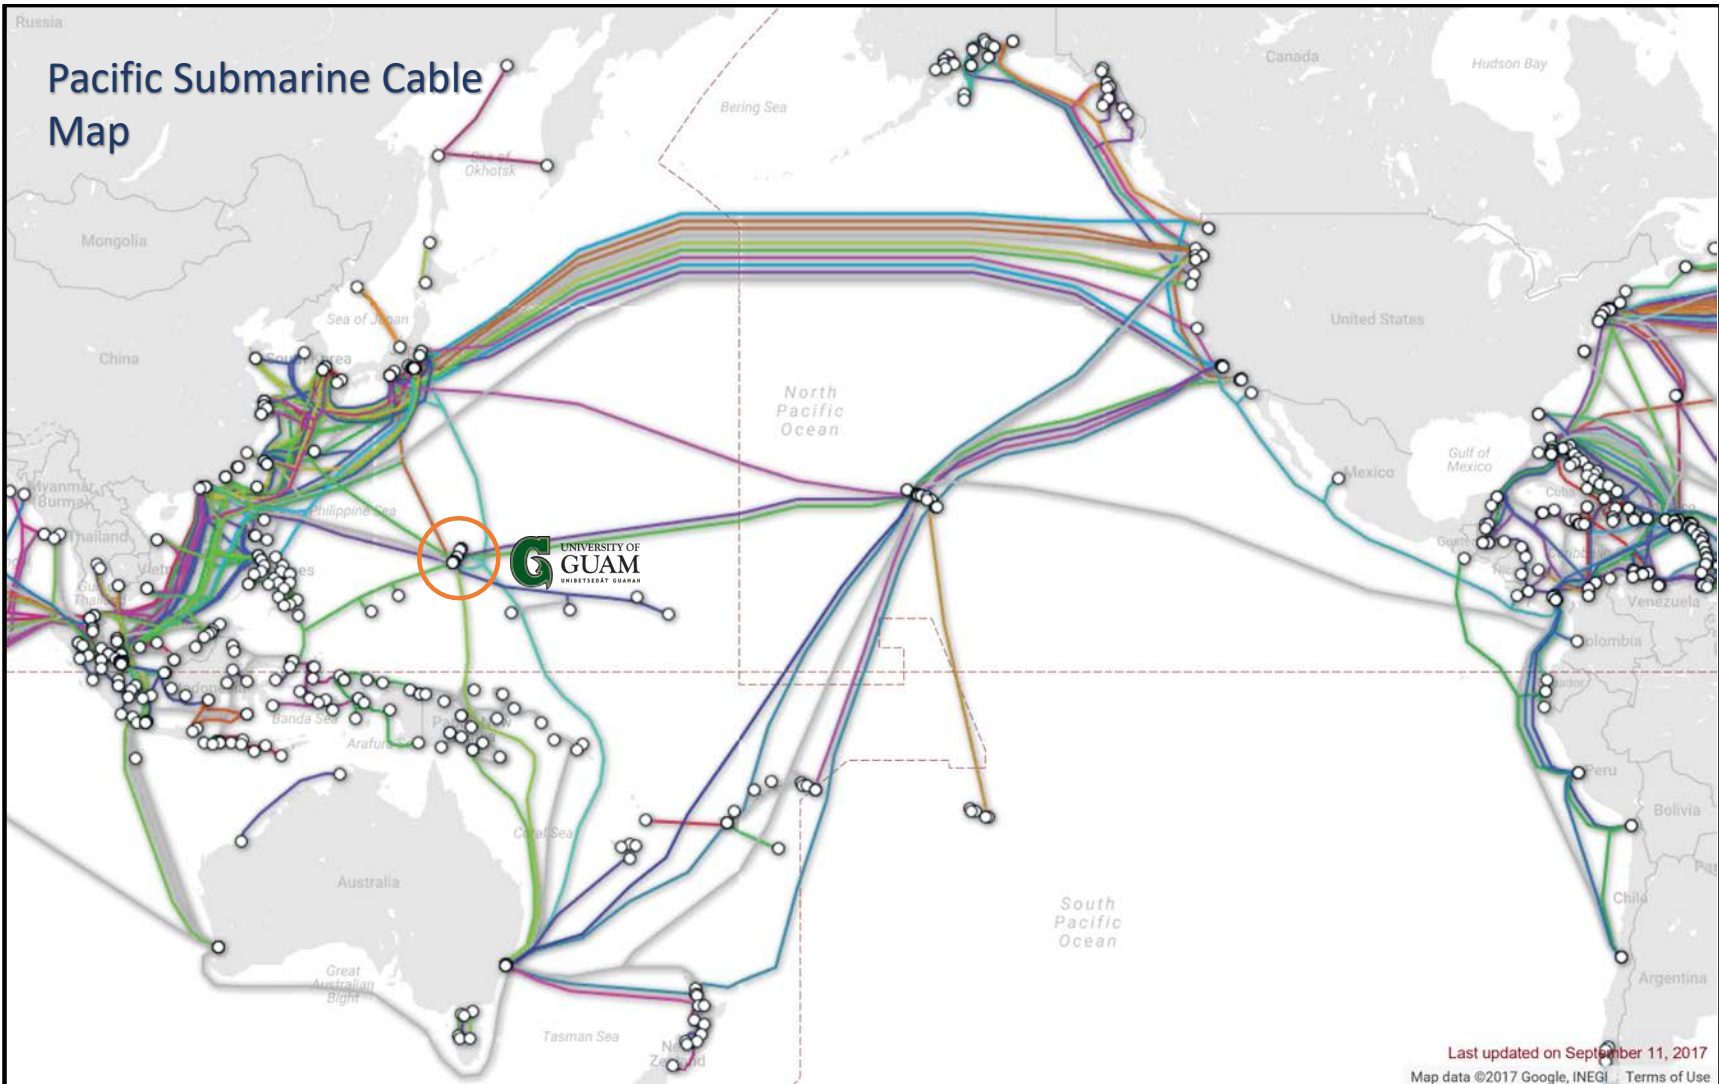

Military Presence on Guam

Guam

■ Department of Defense land

Guardian graphic

Guam Research & Education Network Connectivity

Pacific Submarine Cable Map

Last updated on September 11, 2017
Map data ©2017 Google, INEGI Terms of Use

GOREX: Guam Open Research & Education eXchange

GOEX: Guam Open Research & Education eXchange

UNIVERSITY of HAWAI'I

NSRC
Network Startup Resource Center

PACIFIC WAVE

Internet2
California Pacific Wave/
CENIC
CENIC
Connecting California

INTERNATIONAL PEERING EXCHANGE

Pacific Wave is a project of CENIC & PNWGP

<p>SPEEDS/POPS</p> <p>10 Gbps</p> <p>100 Gbps</p> <p>CURRENT FUTURE</p>	<ul style="list-style-type: none"> ● Pacific Wave POPs ● Pacific Research Platform (PRP) ● PRP Science DMZ Fabric ● Software Defined Network ● Commercial Peering Points (Amazon, Google, & Microsoft) 	<p>WESTERN REGIONAL NETWORK</p> <p>States served by WRN members:</p> <ul style="list-style-type: none"> - ABQG: New Mexico GigaPoP - CENIC: California - FRGP: Colorado and Wyoming - PNWGP: Washington, Montana, Alaska, Oregon & Idaho - UH: Hawaii
--	---	---

GOREX Status

☐ **GOREX / PIREN**

- Juniper MX-480 installed at GTA Upper Tumon Co-Lo Facility in Guam (**1.8.18**)
- University of Hawai'i SEA-US 100Gb Circuit (Guam-Hawaii-California): Went live on January 2018
- Indiana University's Hong-Kong 10Gb Circuits to Guam: Went live in August and September 2018.
- Additional new circuits? (Japan, Australia, Philippines, Singapore)