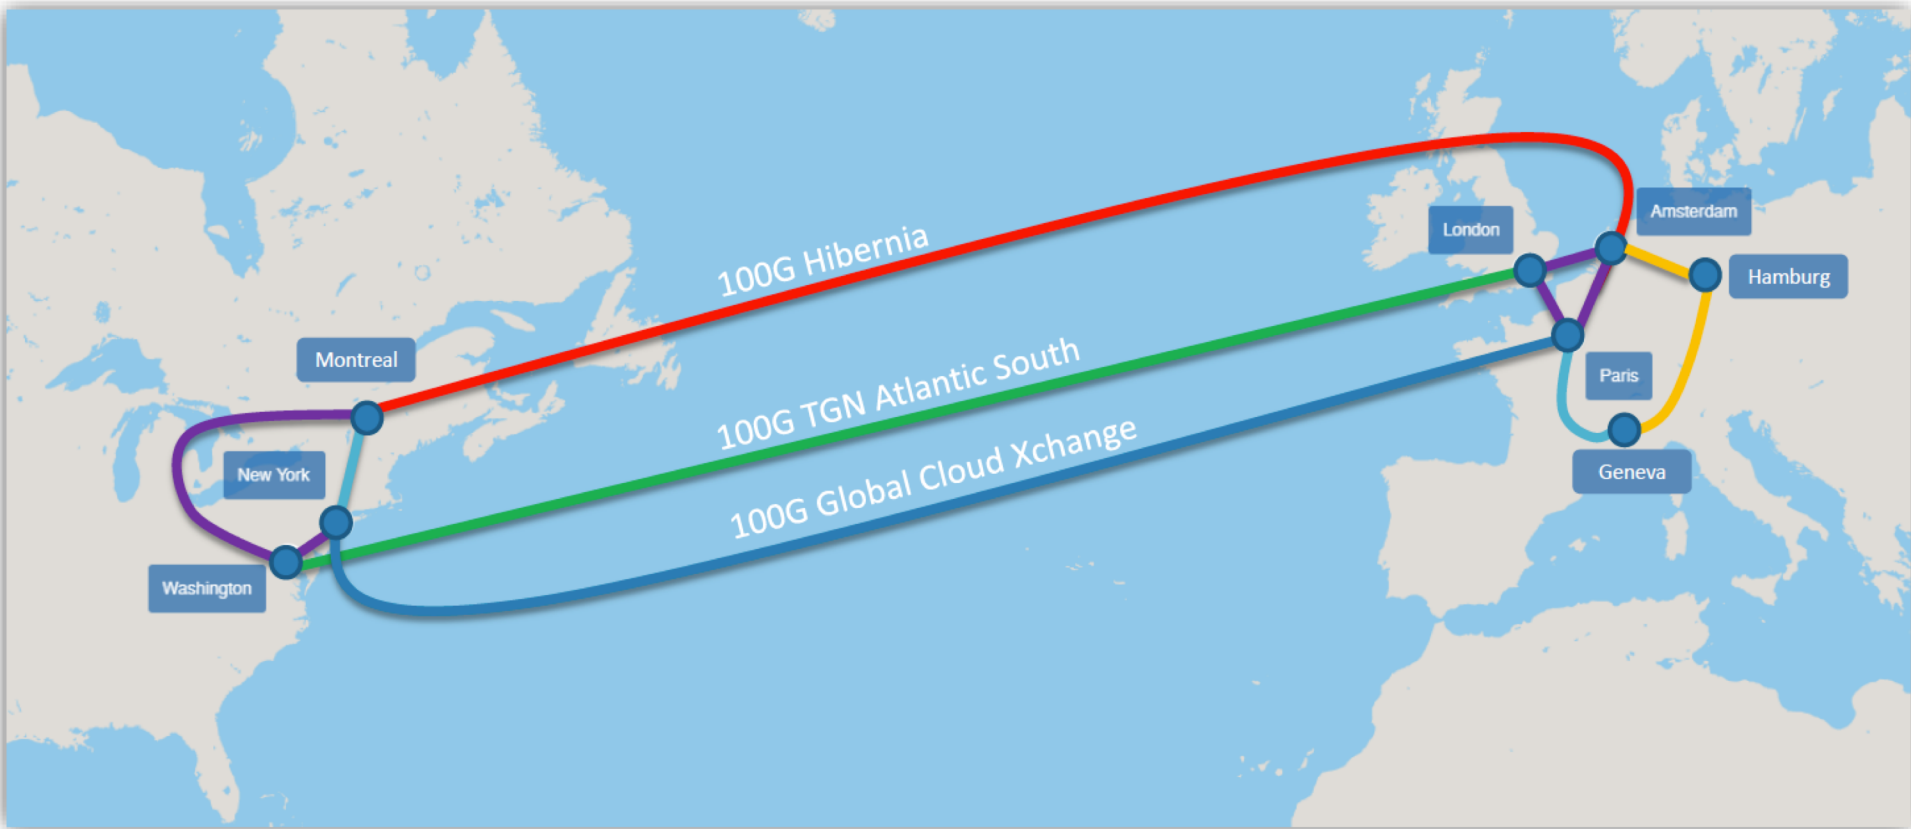

canarie

CANARIE International Networking

Thomas Tam | September 25, 2017

100G IP Core Infrastructure

ANA – Reliable Transatlantic connectivity

MOXY (Montreal Open Exchange) Connections and Services

- L2 Services
 - Guarantee service
 - Best effort
- Connection types
 - 10GE
 - 100GE

Activities

- > GLIF – DTN demos
- > SC17
- > SURFnet and NORDUnet collaborations
- > Experimenting NSI/OpenNSA/MEICAN
- > Deploying a dedicated perfSONAR box
- > Supporting other experiments

canarie

canarie.ca | @canarie_inc