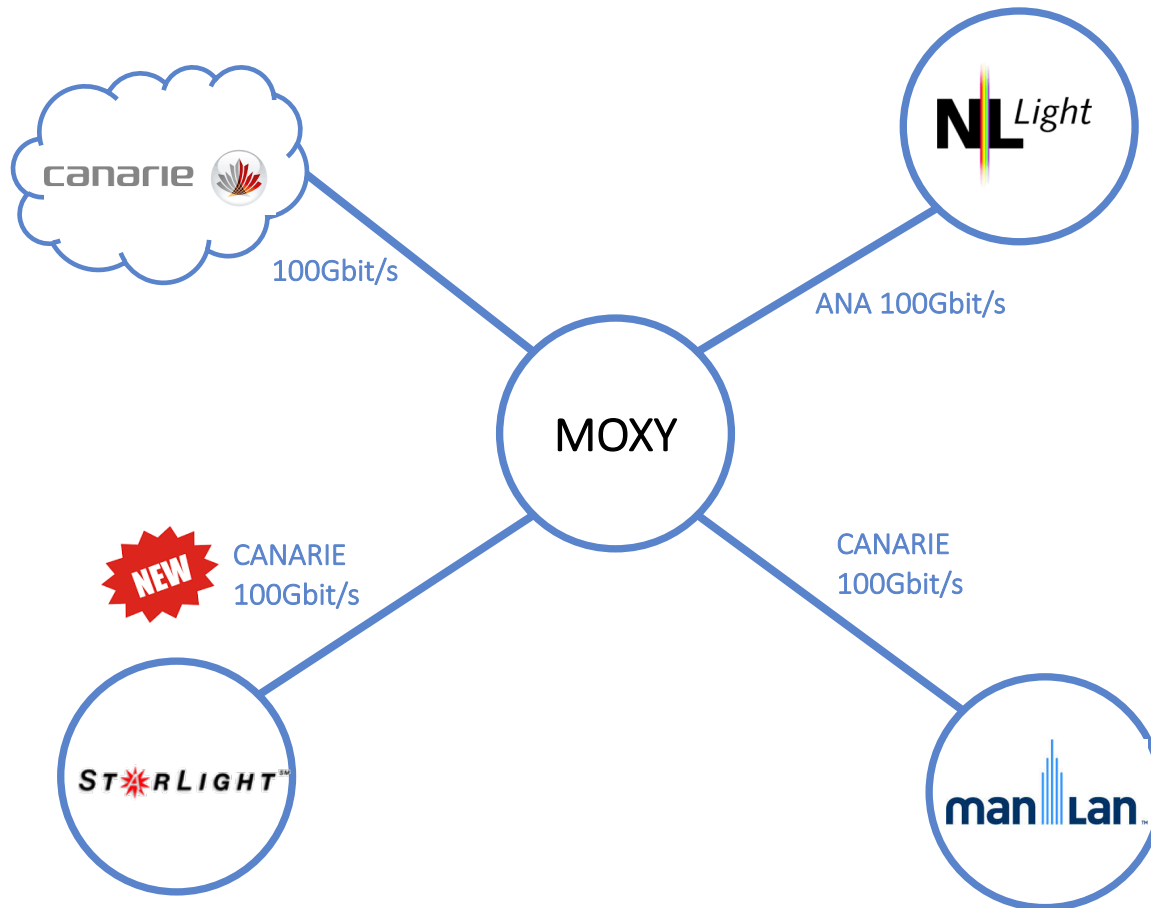

canarie

CANARIE International Networking

Thomas Tam | September 25, 2017

100G IP Core Infrastructure

ANA – Reliable Transatlantic connectivity

MOXY (Montreal Open Exchange) Connections and Services

- L2 Services
 - Guarantee service
 - Best effort
- Connection types
 - 10GE
 - 100GE

Activities

- > GLIF – DTN demos
- > SC17
- > SURFnet and NORDUnet collaborations
- > Experimenting NSI/OpenNSA/MEICAN
- > Deploying a dedicated perfSONAR box
- > Supporting other experiments

canarie

canarie.ca | @canarie_inc