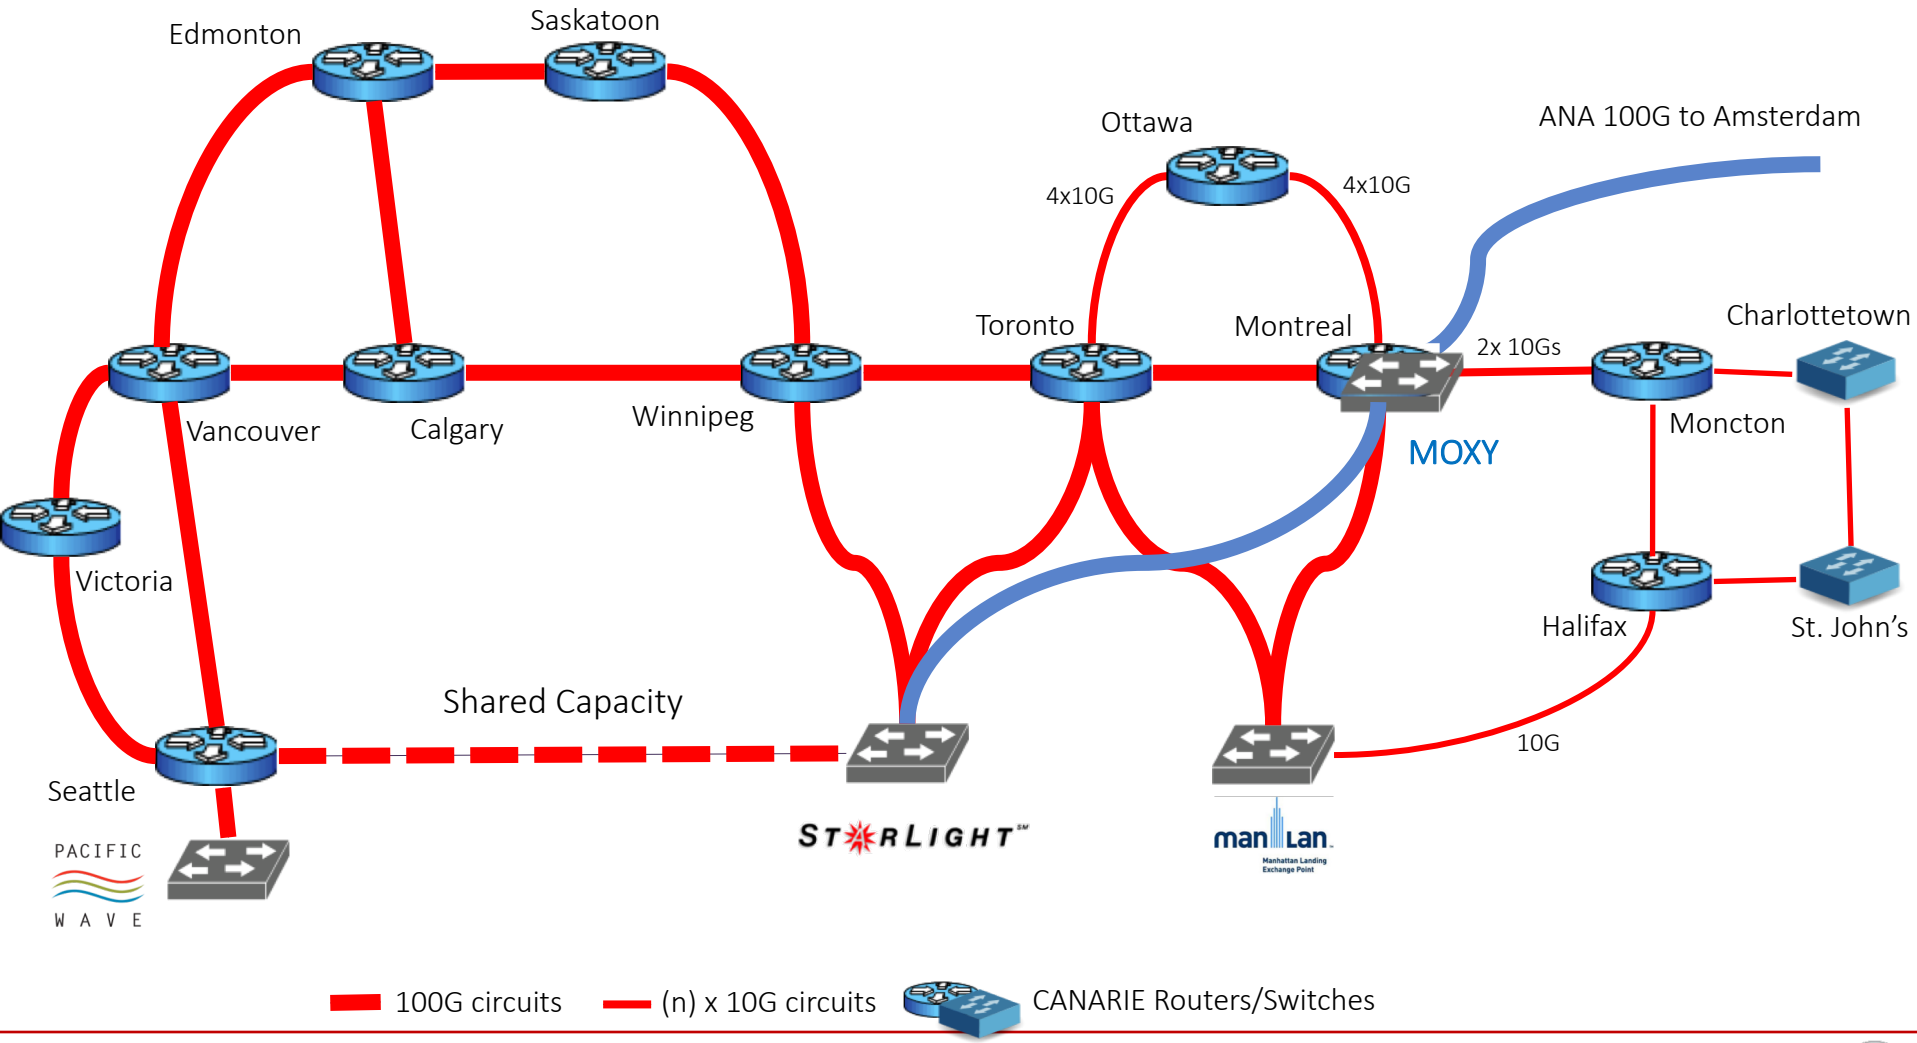

canarie

CANARIE International Networking

Thomas Tam | September 25, 2017

100G IP Core Infrastructure

ANA – Reliable Transatlantic connectivity

MOXY (Montreal Open Exchange) Connections and Services

- L2 Services
 - Guarantee service
 - Best effort
- Connection types
 - 10GE
 - 100GE

Activities

- > GLIF – DTN demos
- > SC17
- > SURFnet and NORDUnet collaborations
- > Experimenting NSI/OpenNSA/MEICAN
- > Deploying a dedicated perfSONAR box
- > Supporting other experiments

canarie

canarie.ca | @canarie_inc